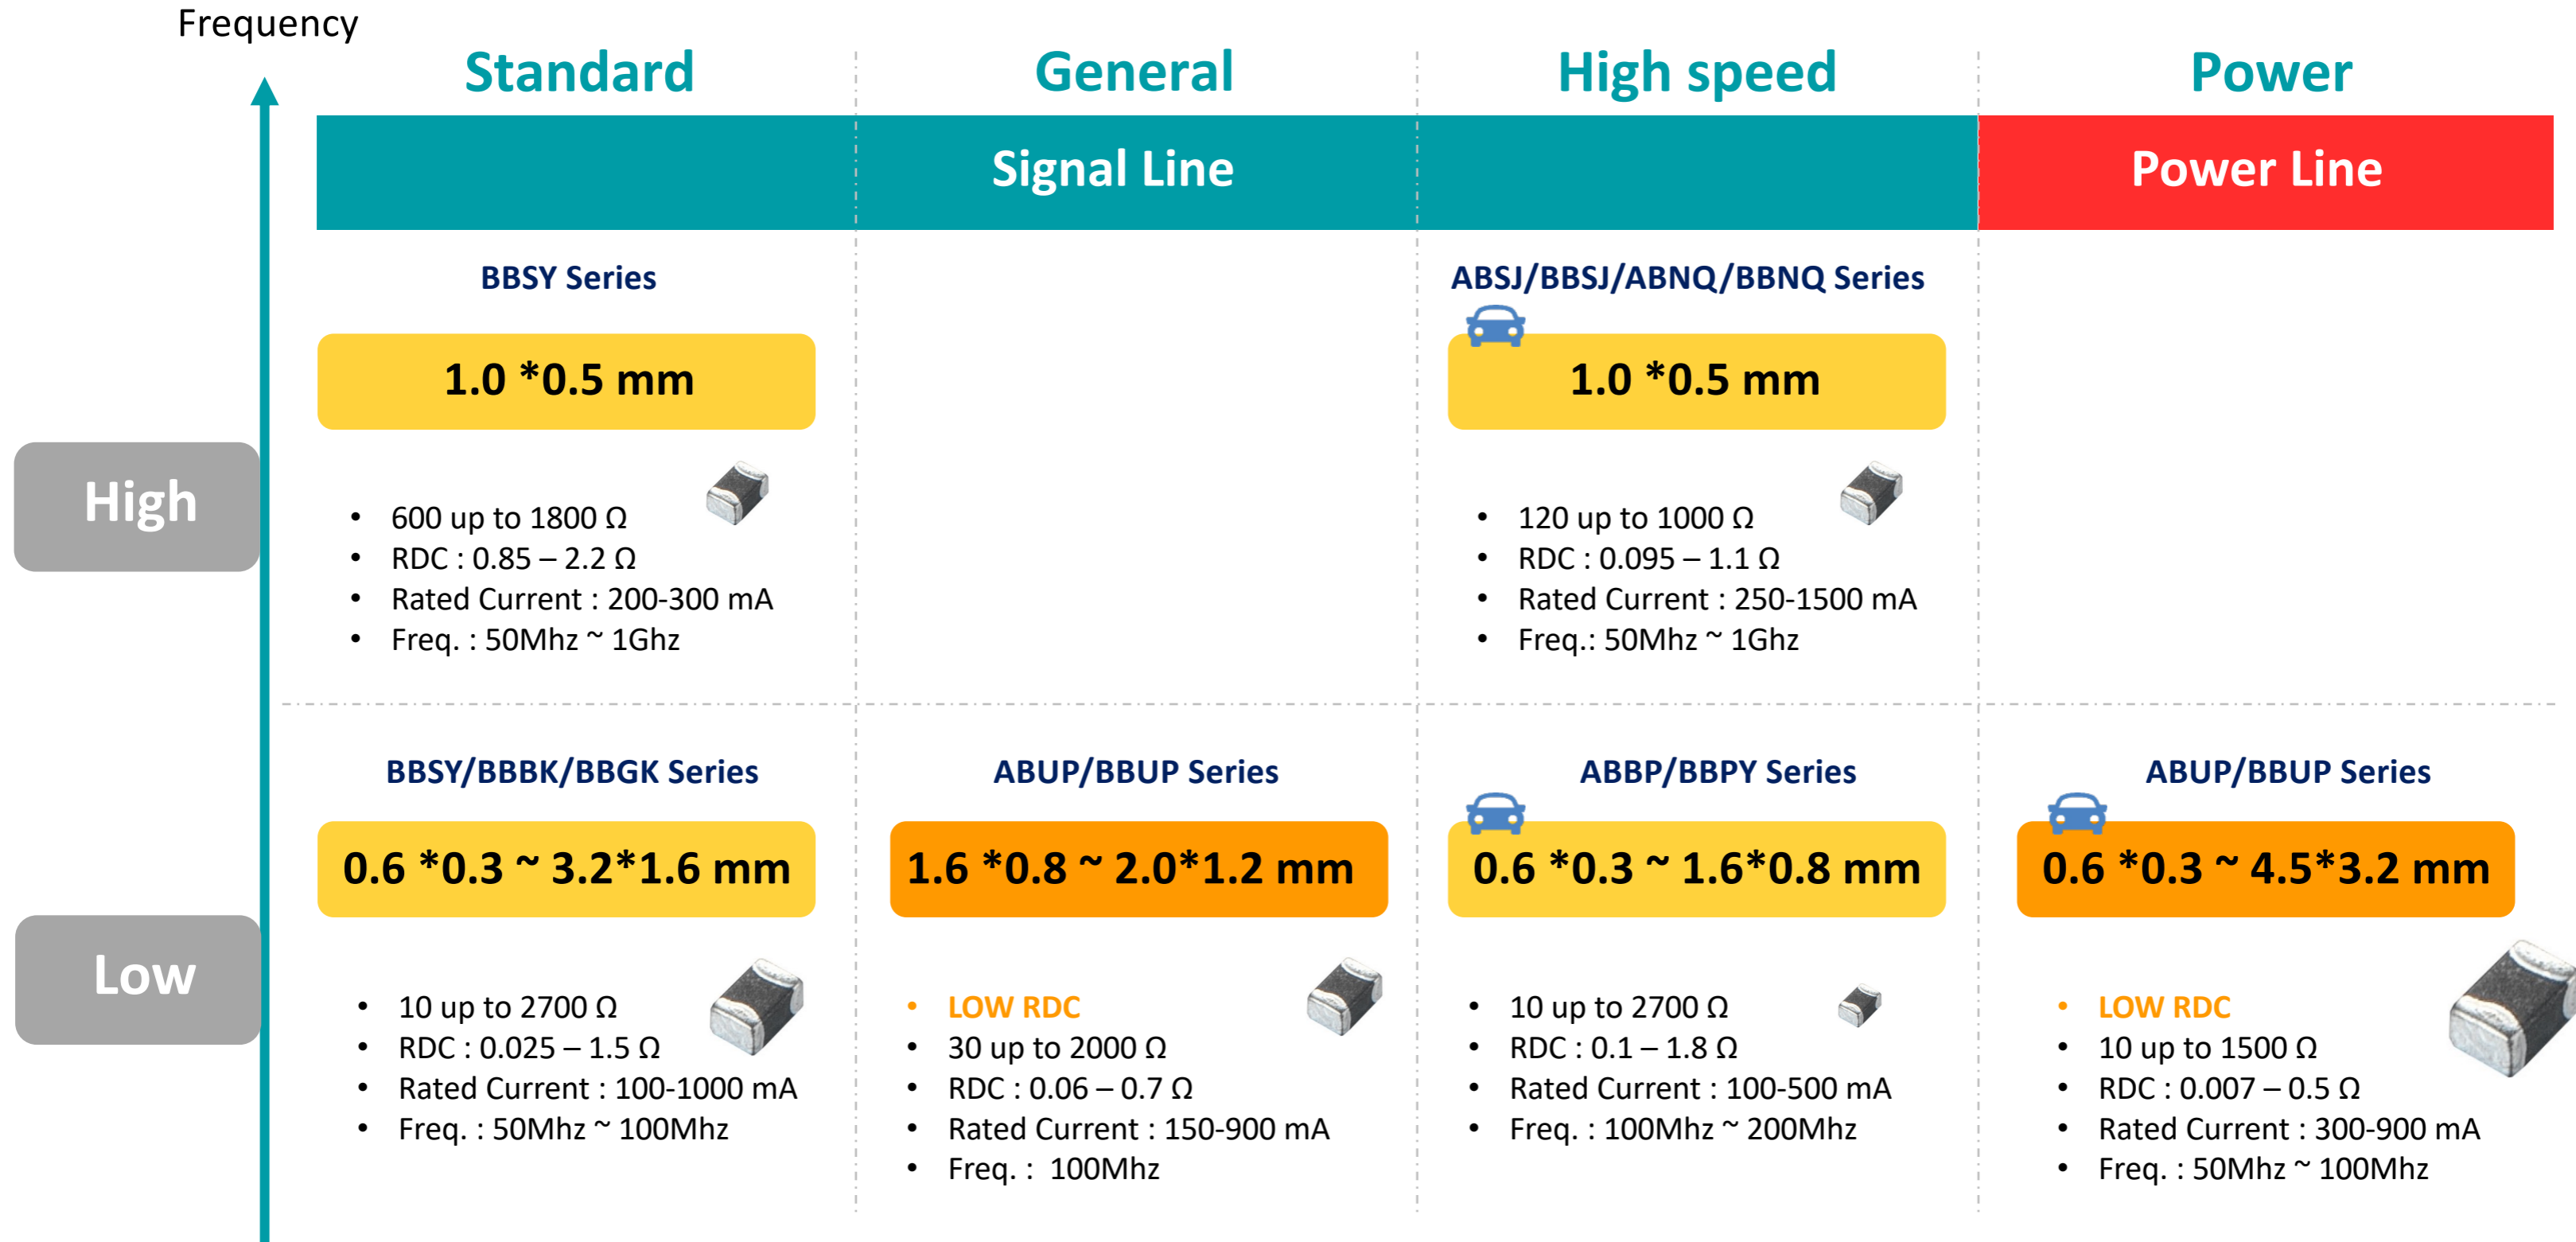

# EMI - Ferrite Bead Line-up ver.1