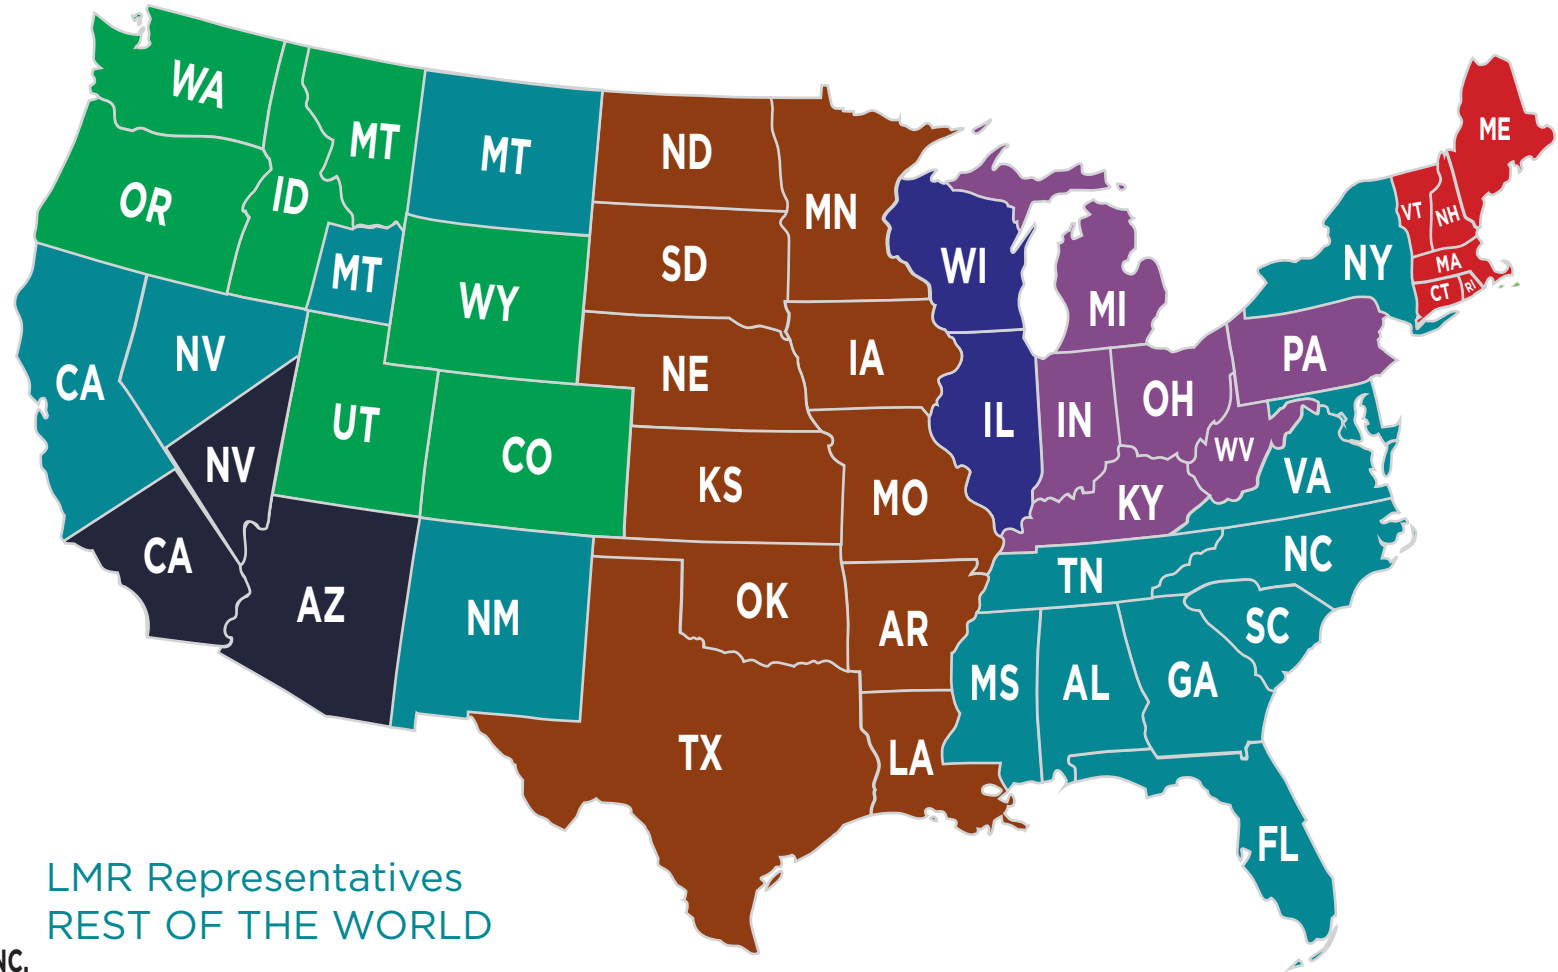

THE CAMBRIDGE GROUP
www.cgwireless.com
mary.langford@cgwireless.com
Tel: +1.972.481.7877

LMR Representatives
REST OF THE WORLD

CANADA & SOUTH AMERICA
PULSELARSEN ANTENNAS
www.pulseelectronics.com
antennas.us@pulseelectronics.com
Tel: +1.800.ANTENNA