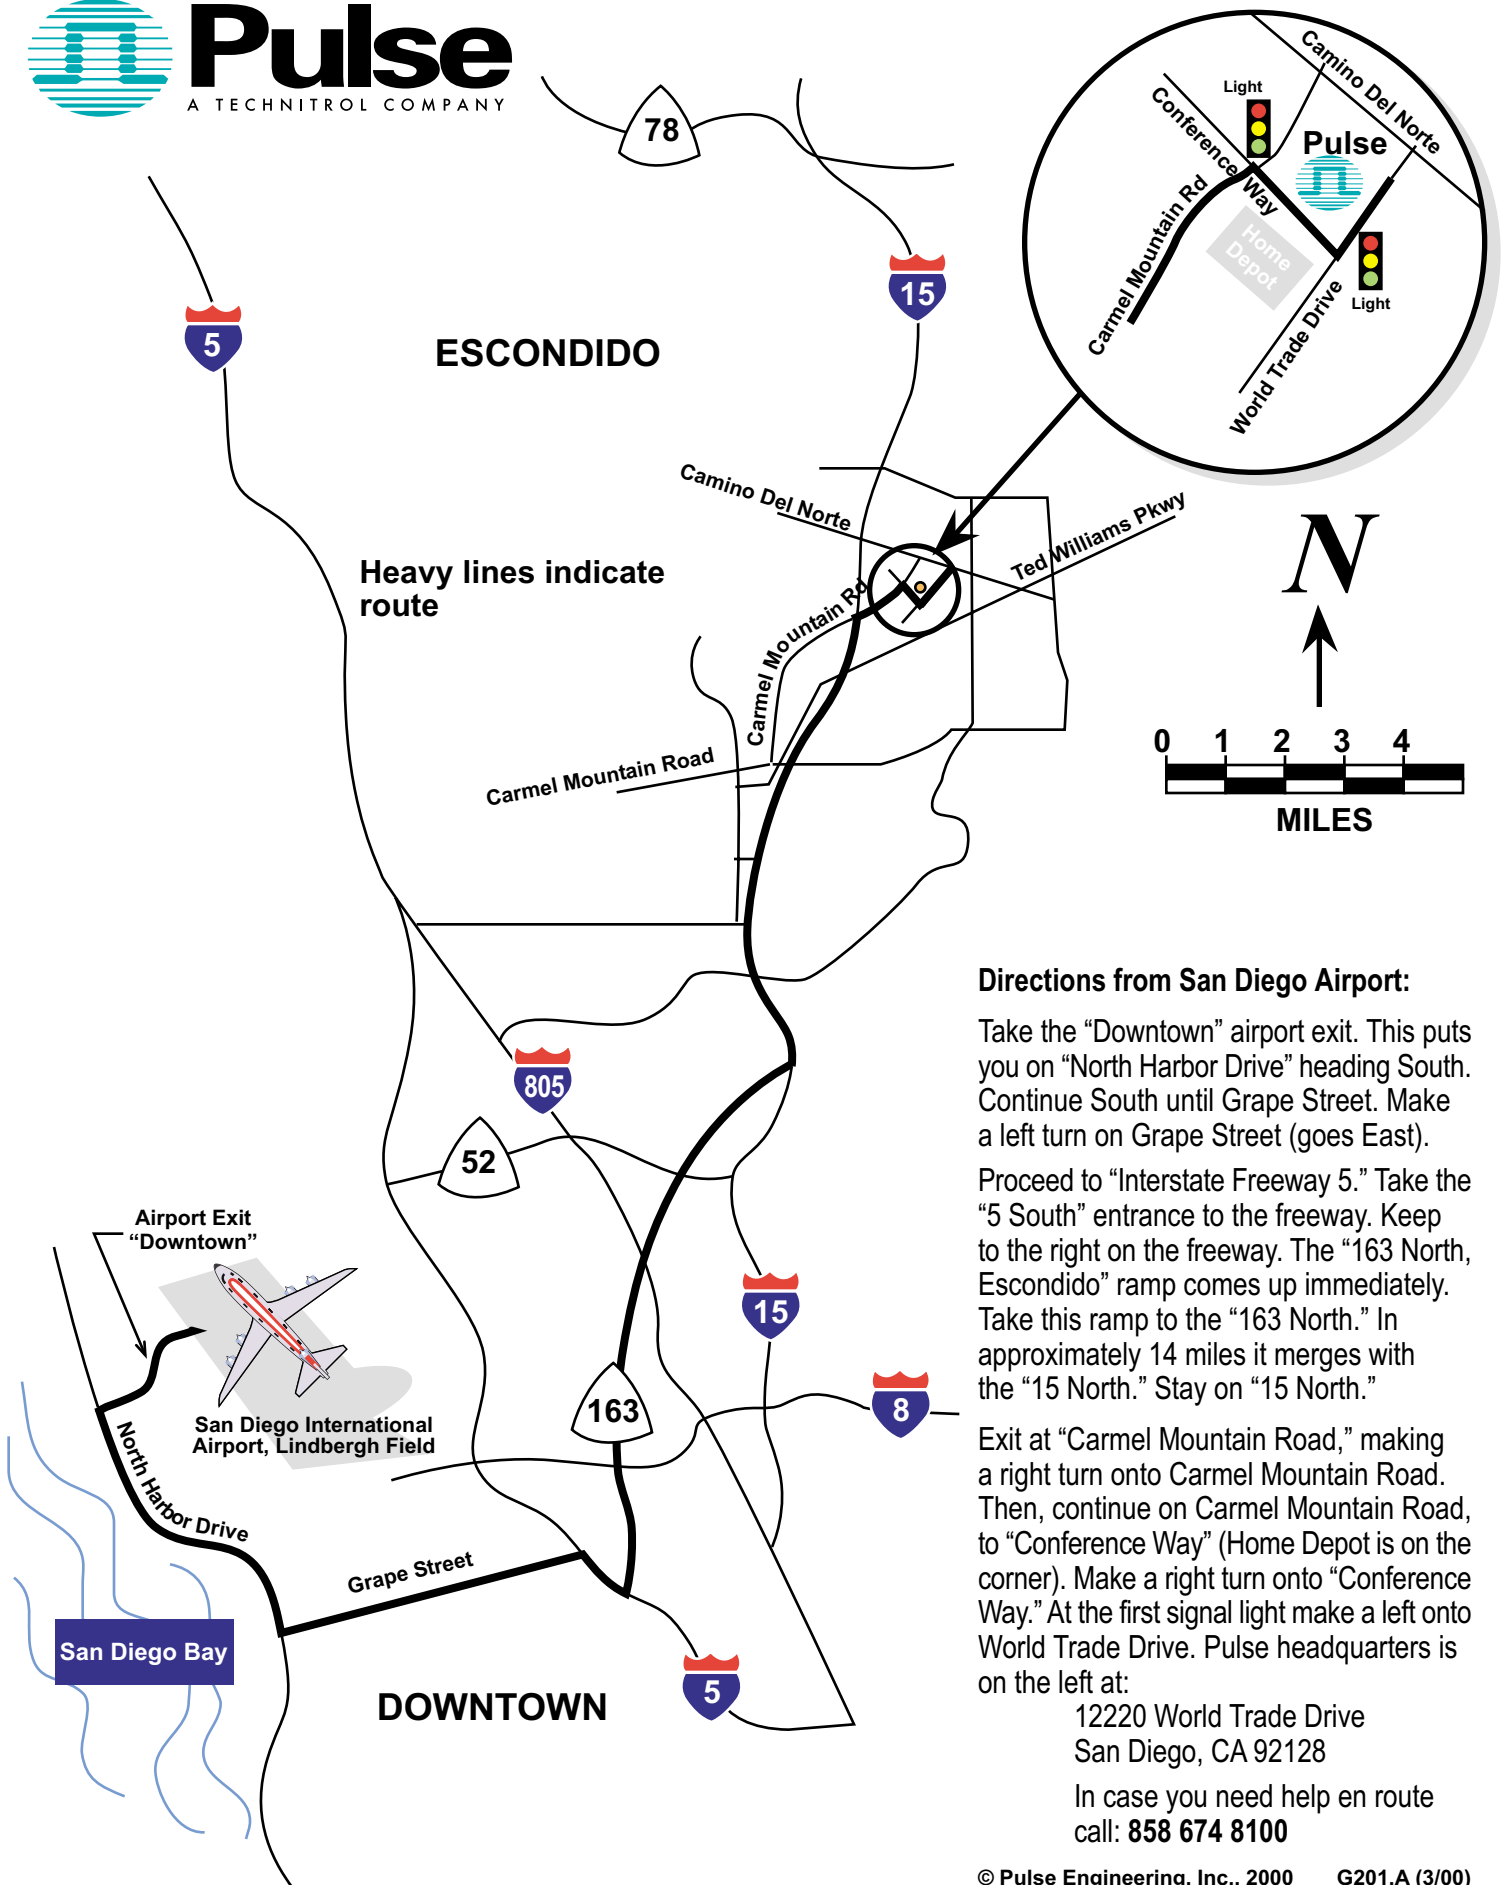

Freeway and Street Map: San Diego Airport to Pulse

Heavy lines indicate route

Directions from San Diego Airport:

Take the "Downtown" airport exit. This puts you on "North Harbor Drive" heading South. Continue South until Grape Street. Make a left turn on Grape Street (goes East).

Proceed to "Interstate Freeway 5." Take the "5 South" entrance to the freeway. Keep to the right on the freeway. The "163 North, Escondido" ramp comes up immediately. Take this ramp to the "163 North." In approximately 14 miles it merges with the "15 North." Stay on "15 North."

Exit at "Carmel Mountain Road," making a right turn onto Carmel Mountain Road. Then, continue on Carmel Mountain Road, to "Conference Way" (Home Depot is on the corner). Make a right turn onto "Conference Way." At the first signal light make a left onto World Trade Drive. Pulse headquarters is on the left at:

12220 World Trade Drive
San Diego, CA 92128

In case you need help en route
call: **858 674 8100**