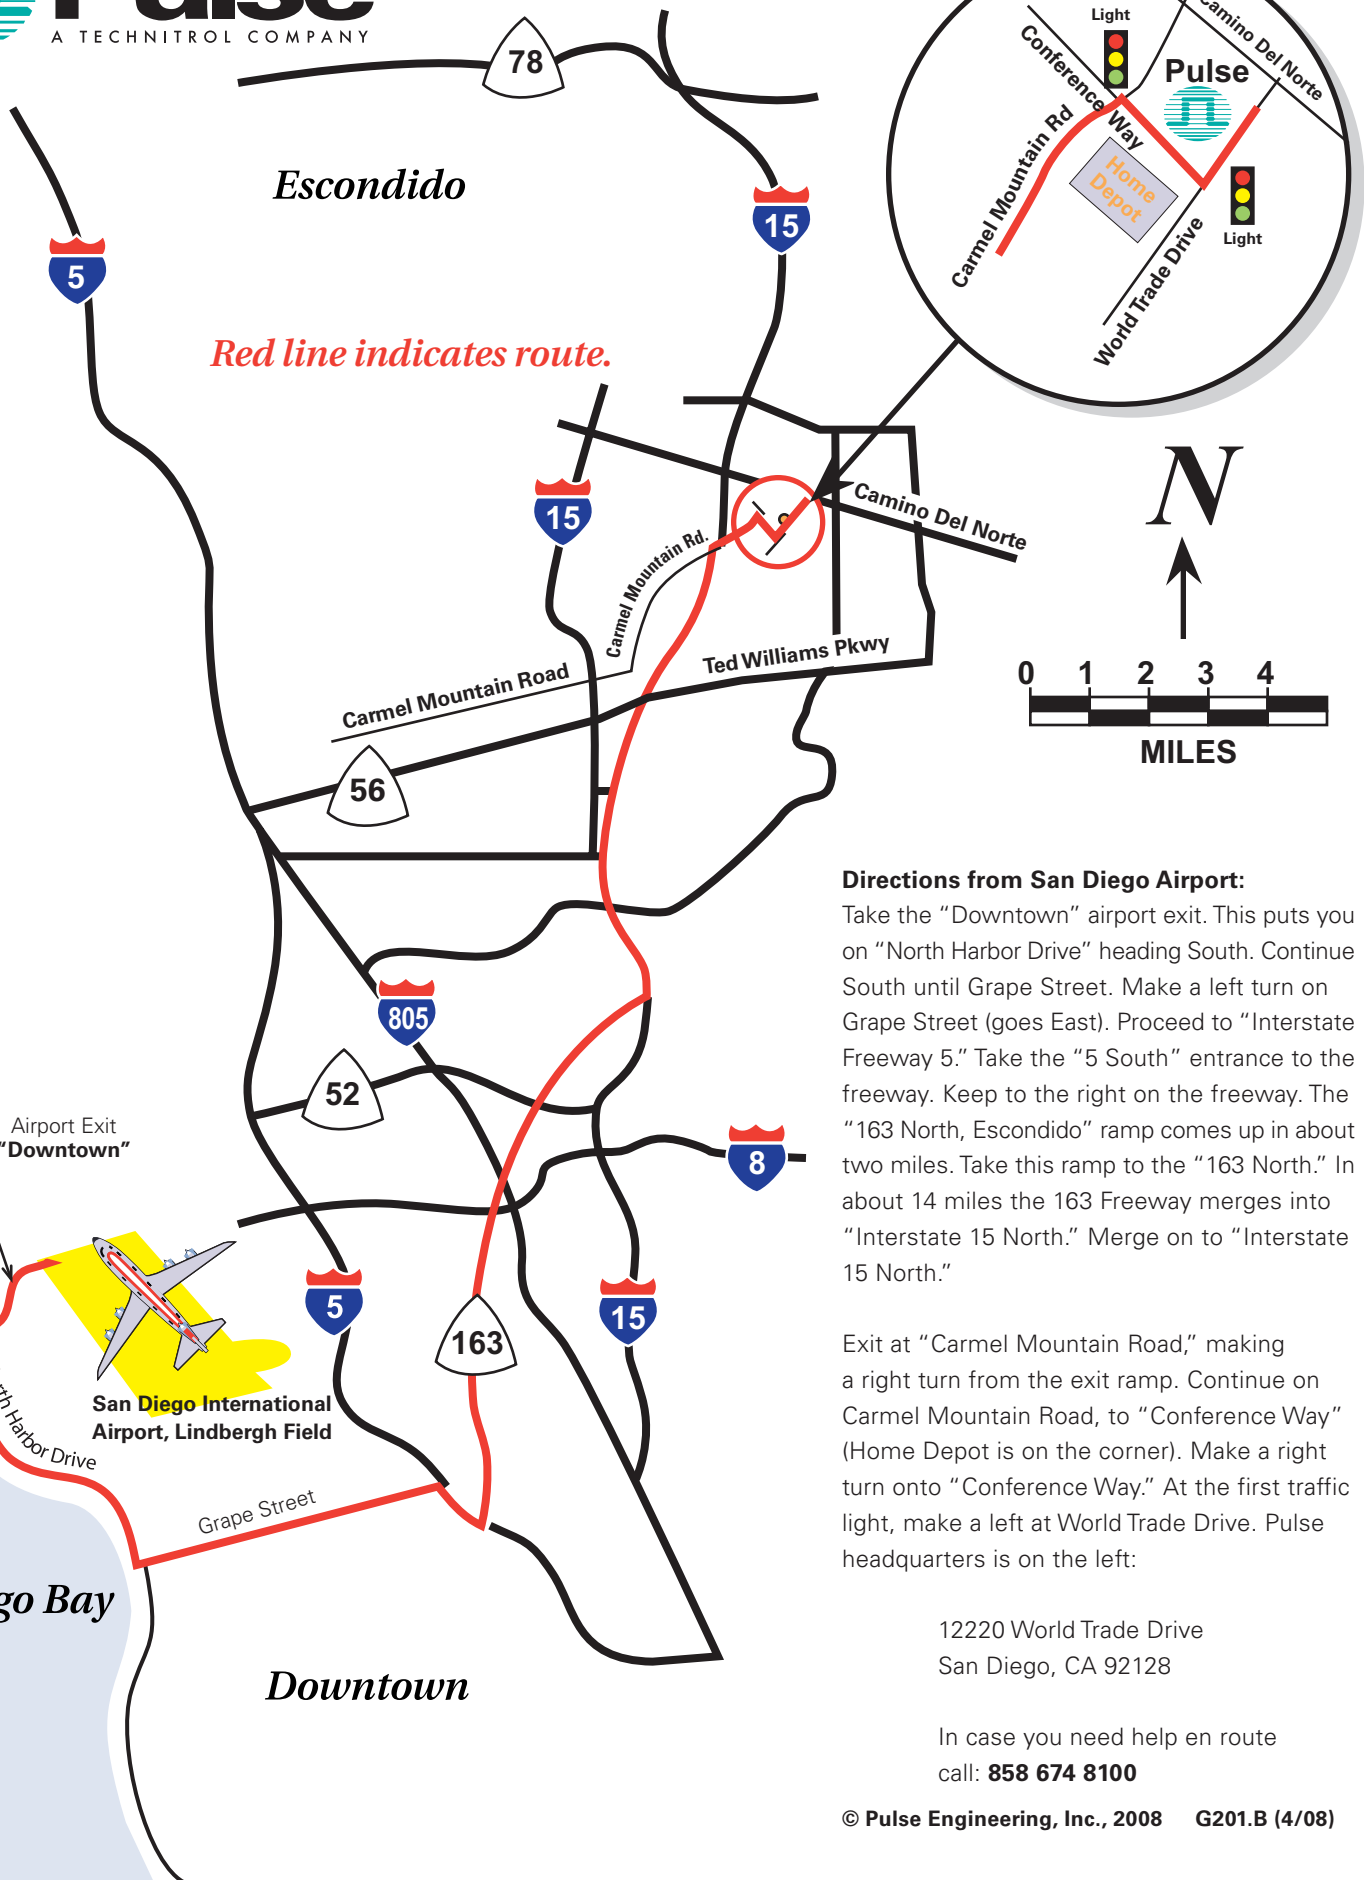

# Freeway and Street Map: San Diego Airport to Pulse

*Red line indicates route.*

**Directions from San Diego Airport:**  
 Take the "Downtown" airport exit. This puts you on "North Harbor Drive" heading South. Continue South until Grape Street. Make a left turn on Grape Street (goes East). Proceed to "Interstate Freeway 5." Take the "5 South" entrance to the freeway. Keep to the right on the freeway. The "163 North, Escondido" ramp comes up in about two miles. Take this ramp to the "163 North." In about 14 miles the 163 Freeway merges into "Interstate 15 North." Merge on to "Interstate 15 North."

Exit at "Carmel Mountain Road," making a right turn from the exit ramp. Continue on Carmel Mountain Road, to "Conference Way" (Home Depot is on the corner). Make a right turn onto "Conference Way." At the first traffic light, make a left at World Trade Drive. Pulse headquarters is on the left:

12220 World Trade Drive  
 San Diego, CA 92128

In case you need help en route  
 call: **858 674 8100**