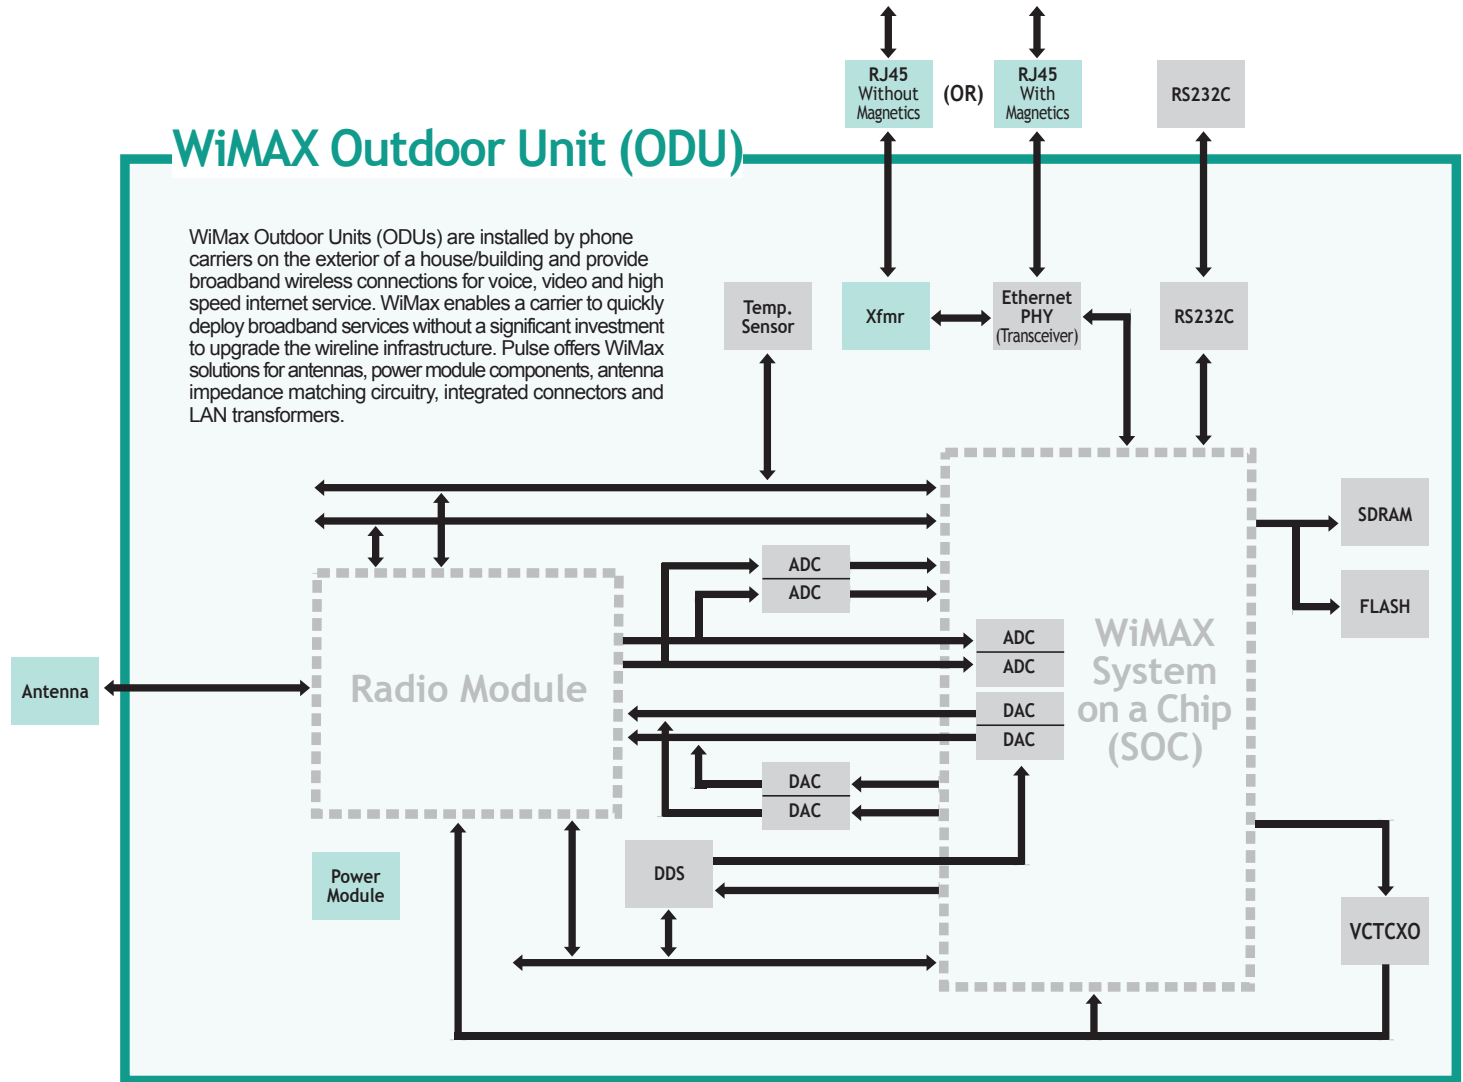

Antenna

Indoor and outdoor solutions

Power Module

- Shielded Drum Core Inductors
- Unshielded Drum Core Inductors
- Toroid Inductors
- Flat Coil Inductors
- High Frequency Power Transformers
- Common Mode Chokes

RJ45 without Magnetics

- Cat.3 RJ11 single port, latch up, w/o shield
- Cat.3 RJ45 single port, latch up, with LED, shielded
- Cat.5 RJ45 single port, latch down, shielded

RJ45 with Magnetics

- 1x1 10-Gigabit Jacks
- 2xN Gigabit PoE+
- 2xN Gigabit PoE
- 1x1 Gigabit PoE
- 1xN Gigabit Tab-up
- 2xN Gigabit

Xfmr

- 10-Gigabit Transformer Modules
- Single-Port Gigabit
- Dual and Quad Gigabit Transformers
- Gigabit Low-Profile PCMCIA
- Gigabit PoE

WiMax Application Webpage:
www.pulseeng.com/applications/wimax