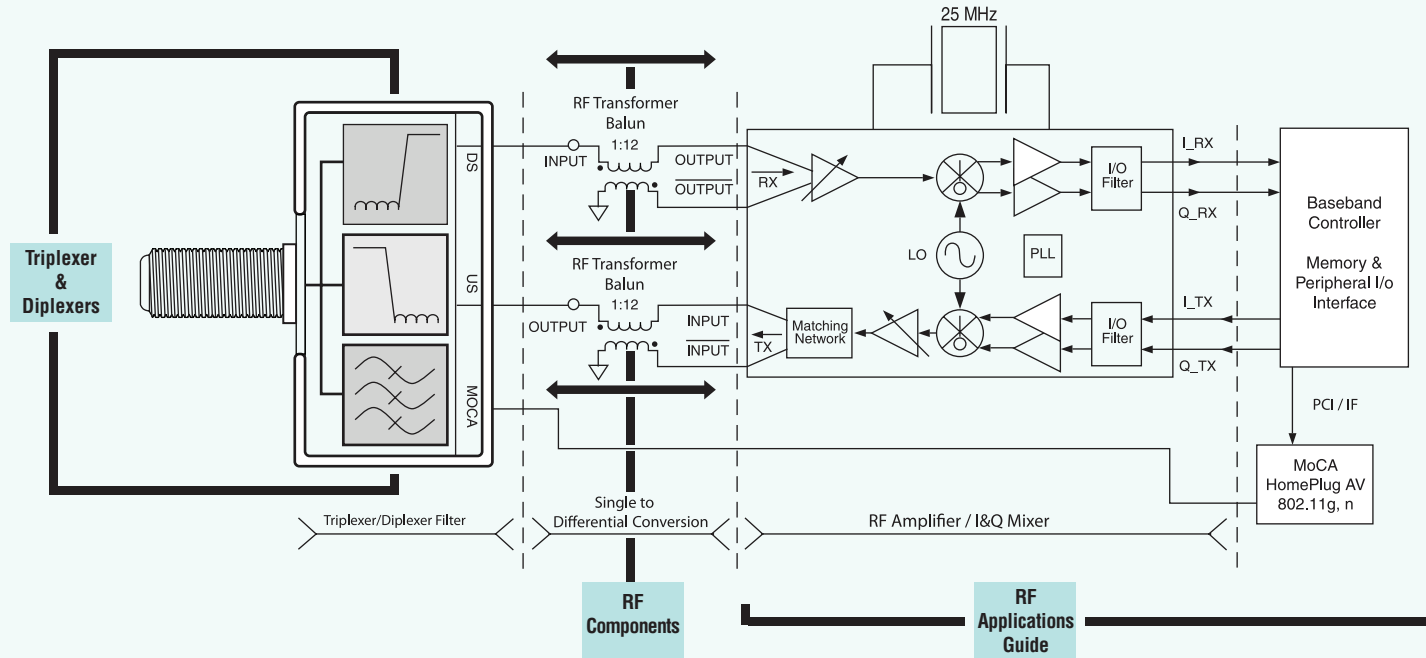

MoCA NETWORK INTERFACE DEVICE (NID)

Triplexer and Diplexers

MoCA® Diplexers
 RF Diplexers
 RF & Cable Magnetics
 Application Guide

RF Components

Transformers/Baluns
 RF Splitter/Combiners
 Directional Couplers
 Low Pass Filters
 RF & Cable Magnetics
 Application Guide

Applications Guide

RF & Cable Magnetics
 Application Guide

MoCA technology allows an existing residential coax cable to carry both CATV and Satellite TV signals along with an additional internal distribution path of video from other sources such as a DVR to any point that the coax is terminated. Pulse provides the RF diplexer filter and the transformer components that allow the multiple signals to be distributed with exacting precision and without interference.